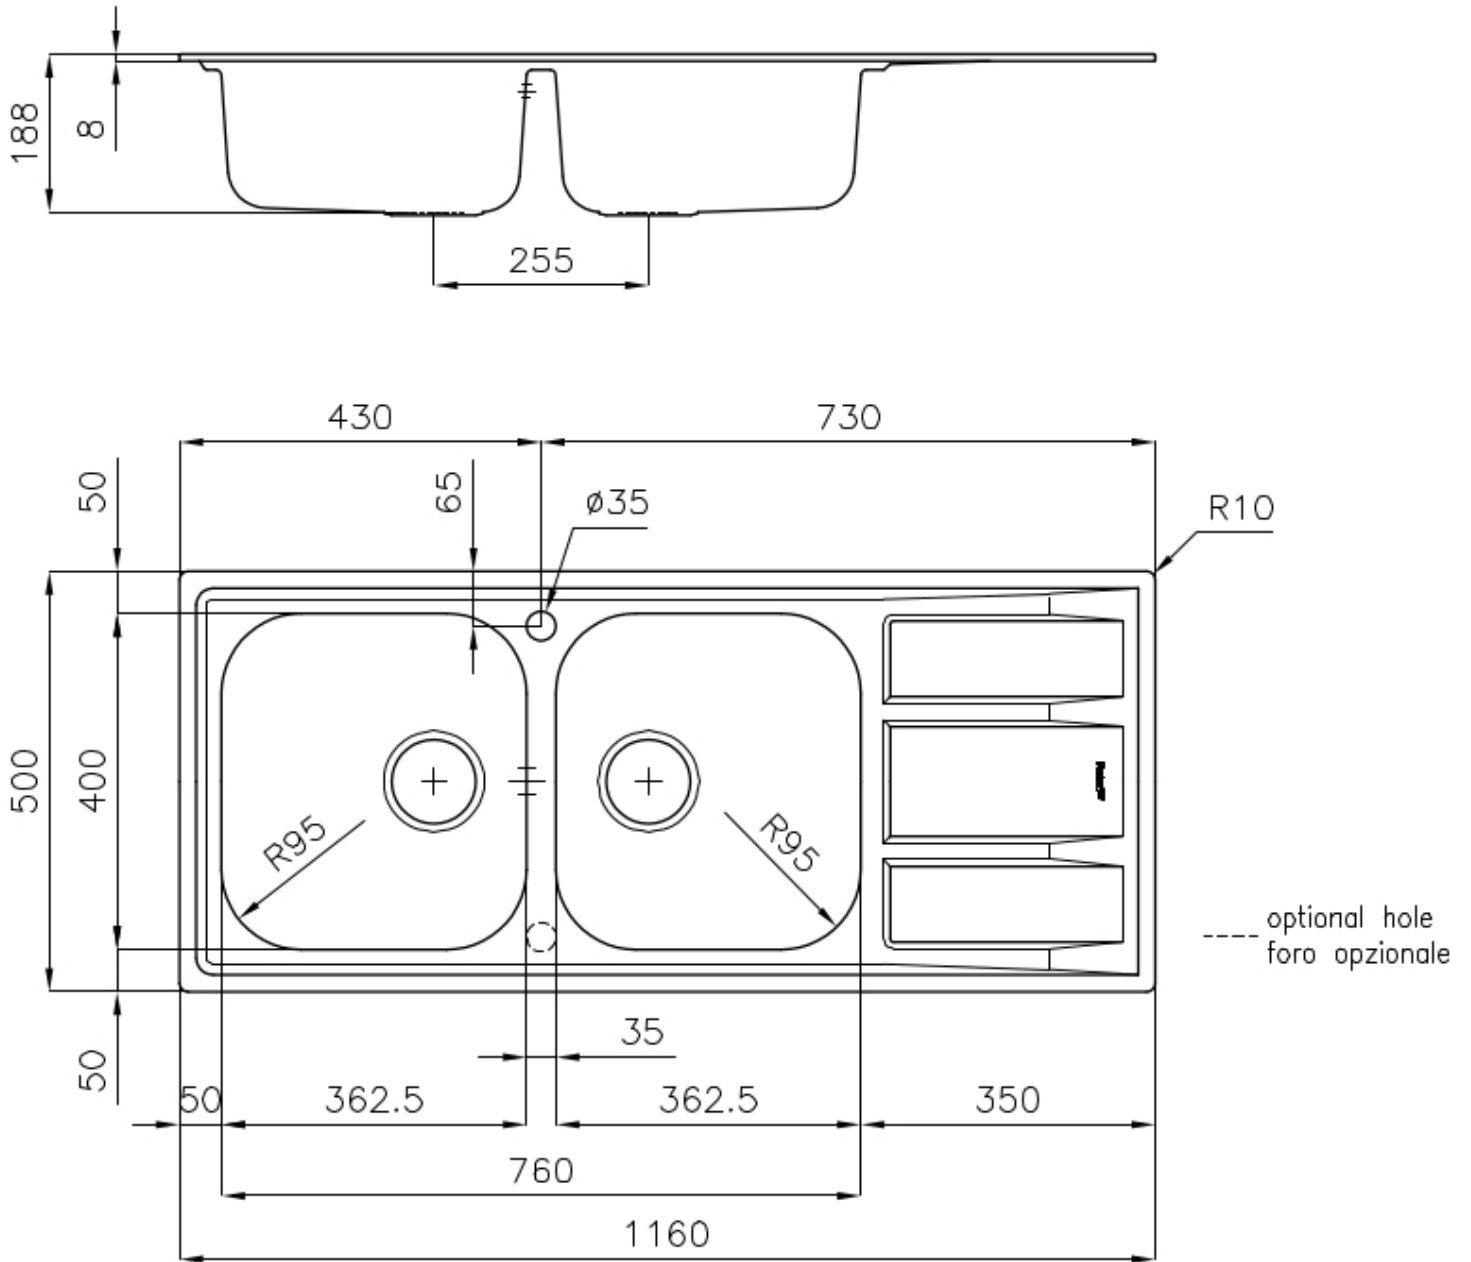

Sink FM

Bowl on the left

Kitchen Sinks

Code: 1972 062

DETAILS

Edge/Installation Type Standard (8 mm Edge)

Finish Foster brushed

Material AISI 304 stainless steel

Texture Foster brushed

Base 80-90 cm

Dimensions 1160 x 500 mm

Standard fittings Fixing hooks, gasket, drain, overflow and siphon, boxed packing

Mixer holes 1 standard hole - 2nd hole on request

Built-in hole 1140 x 480 mm

Drainer Yes

Width 116 cm

Bowl dimension 362,5x400mm

Number of bowls 2 bowls

Waste fitting 3,5" drain

FEATURES

2nd / 3rd hole available The sink can be customized with the execution on request of additional holes, usable for double-hole mixers, for remote controlled drains or for the installation of soap dispensers. The positions are marked on the drawings with dotted line holes.

Basket 3,5" waste fitting The drain is equipped with a large 3.5" drain, with the practical basket cap that prevents the discharge of solid parts.

Sliding brackets

TECHNICAL DATA

OPTIONAL ACCESSORIES

Glass chopping board
8631 300